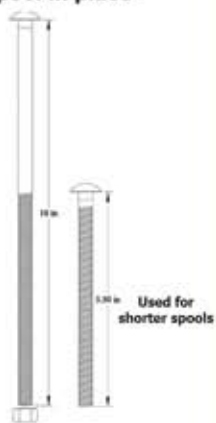

Instructions

Included Hardware

Attaches Part A to Part B

Holds spool in place

Mounts rack to open trailers

Mounts rack to enclosed trailers

Assembly Diagram

Fast Action Never Dull Cutter

Secure Loose End with Handle