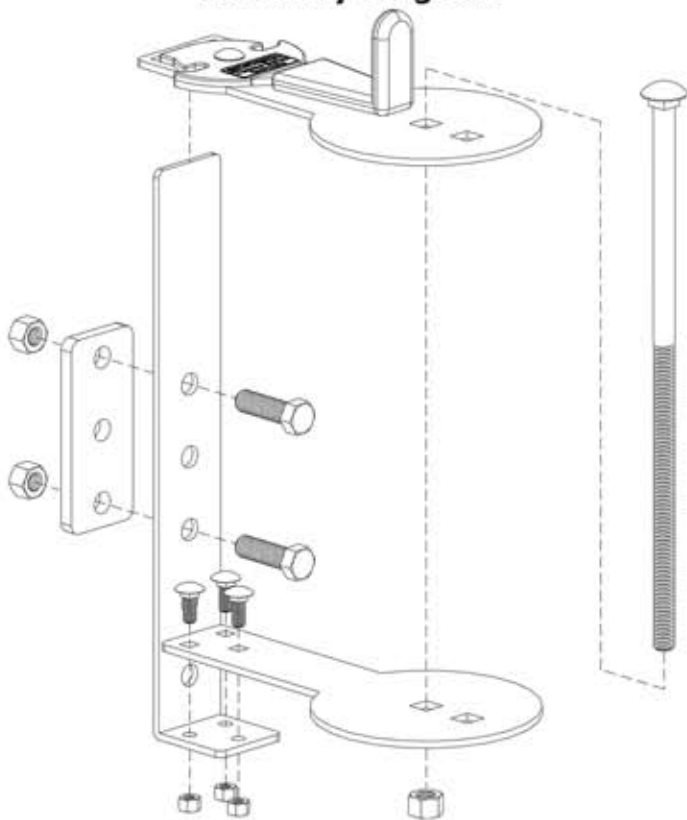

Instructions

Included Hardware

Attaches Part A to Part B

Holds spool in place

Mounts rack to open trailers

Mounts rack to enclosed trailers

Assembly Diagram

Fast Action Never Dull Cutter

Secure Loose End with Handle